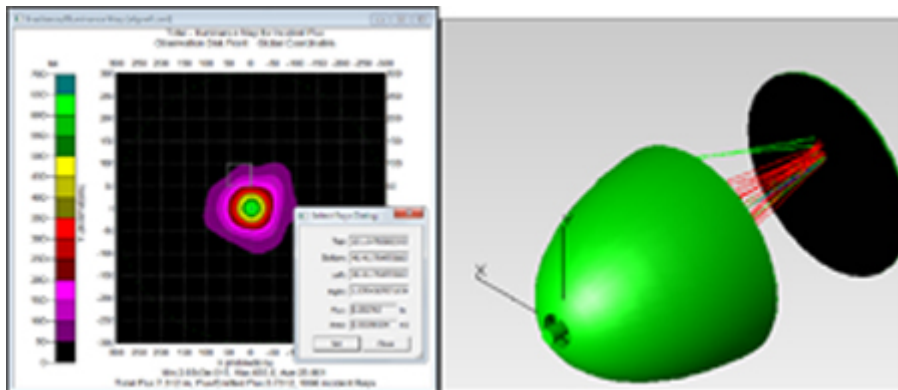

□ 此次發布的新版本功能如下:

- • Enhanced Path Sorting, including availability for Analysis Mode ray traces.
- - The Display Selected Paths feature enables you to visualize the rays for selected paths in the Model Window. The Irradiance Map will also show results for only the selected paths.

- • Enhanced 3D Irradiance/Illuminance Maps, including display in the Model Window and additional Options.

- ☐ • Enhanced Ray Sorting, with several new choices in the Sort Type entry.

- ☐ • Other Changes
 - ☐- Location of ray-trace temporary files
 - ☐- Limiting the number of threads in TracePro